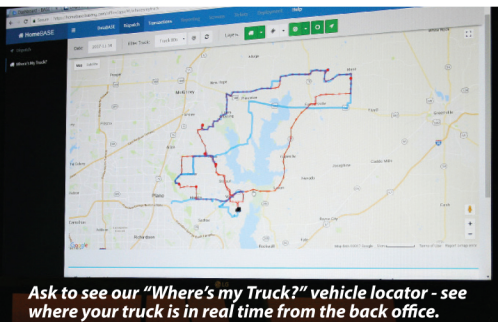

### OPTIONAL FEATURES

The *BASEstation Android* gives the operator a richer and fuller screen interface than the handheld alone. It is ideal for when truck driver input is required while inside the cab of the truck. It can also be mobile for times when data capture is required outside of the truck.

See nearby customers on-screen!

ProControl3 Integrated Fuel Delivery System...  
 The first and only complete, all-in-one fuel delivery solution!

Ask to see our "Where's my Truck?" vehicle locator - see where your truck is in real time from the back office.

- Show customized data entry and display screens, configured to match the "day in the life" of a truck driver
- Ruggedized design for severe operating environment
- Touchscreen captures driver input, such as log-in details
- WiFi connection to BASEstation HUB
- Perform, record, print DOT Pre-trip truck inspections
- Turn by turn map navigation to customer location
- Captures and displays inventory levels on truck - both initial loading and post delivery
- Displays optimized customer delivery list, will calls, and remaining deliveries
- Built-in GPS brings up customer account details automatically when in proximity
- Search by customer name, location, or address
- Preset by price or volume
- Complete measurement system control and real-time status indication
- Removable for customer signature if required
- In addition to the register's Weights & Measures block, system prints customer invoice and fuel marketer's details